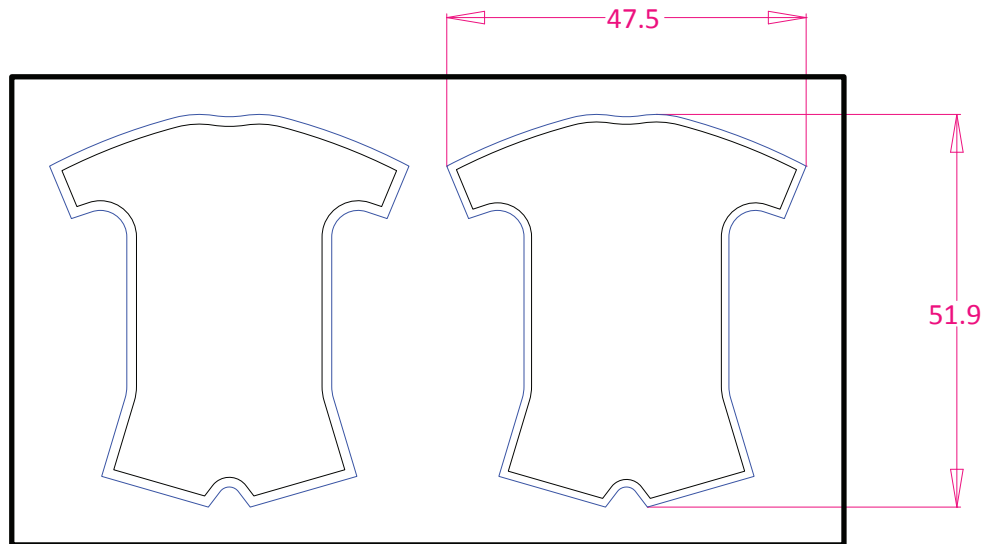

IF - Sports Fob 2-up

- Outer Cutting Plate Guide**
- Cut Line (insert size)**
- Print Size (allows for 2mm bleed)**