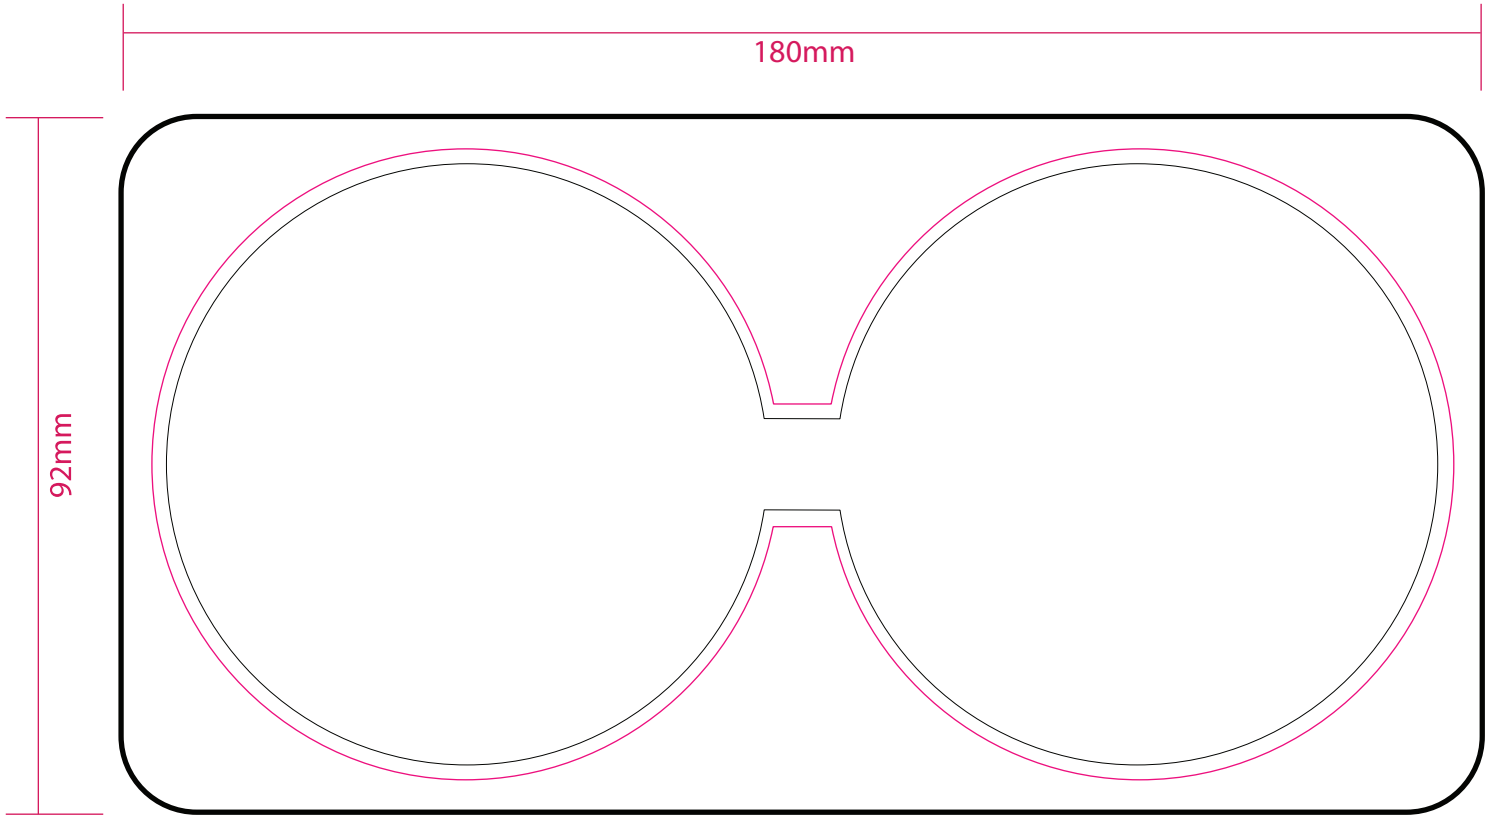

Bauble Cutter 2 up

-  Outer Cutting Plate Guide
-  Cut Line (insert size)
-  Print Size (allows for 2mm bleed)